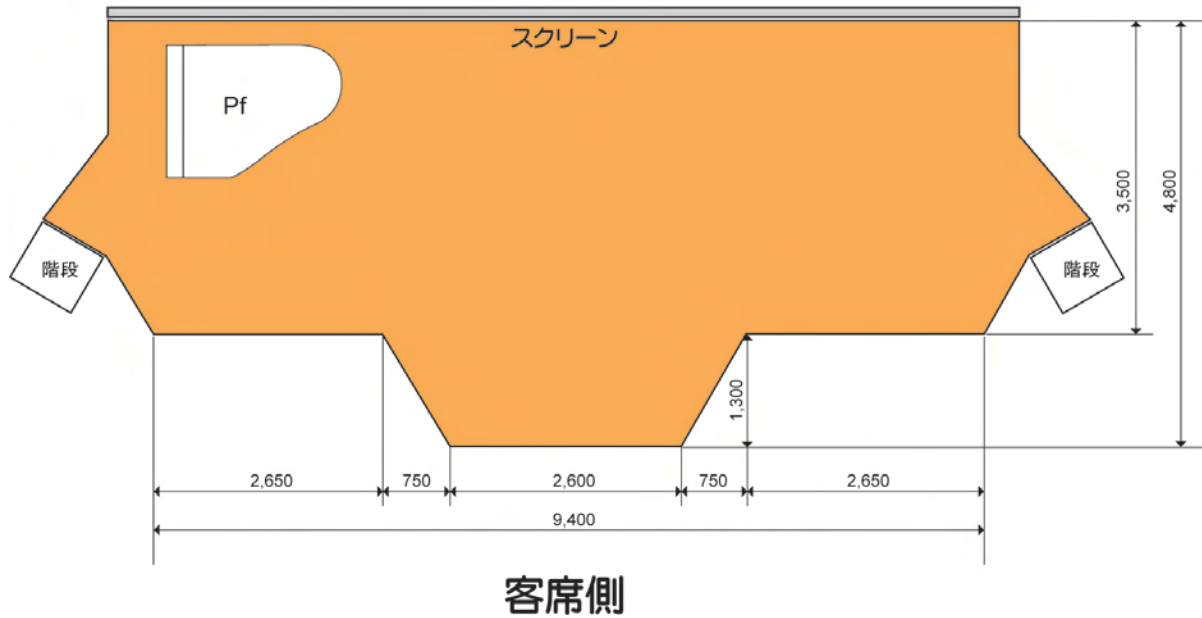

YTY ステージ/機材リスト

ステージサイズ

YTY Equipment list

2011.5.1現在

ITEM	BRAND	MODEL	
MIXER	YAMAHA	MG32/14FX	MONO32ch、ST4ch、6AUX、4 GROUP
FOH			
Speaker(HIGH)	JBL		x4
FOH			
Speaker(LOW)	Original	Sub Woofer	15" x2 x2
MONITOR Speaker	JBL	JRX112M	12" 2WAY x6
	Peavey	Impulse 1012	12" 2WAY x2
	YAMAHA	SM10	12" 2WAY x2
PowerAMP	Peavey	CS800	400W x3
	YAMAHA	PC2002	250W x1
	BGW	7500	600W x1
G.EQ	dbx	2231	Stereo 31Point 1/30Oct x1
	DOD	SR231QXV	Stereo 31Point 1/30Oct x2
COMP/LIMITER	dbx	1066	x3
CROSS OVER	RANE	AC23B	x1
EFFECTS	YAMAHA	SPX990	x1
	Roland	SDE3000A	x1
DECK	TASCAM	MD-CD1	x1
MIC	SHURE	SM58	x7
	SHURE	SM57	x4
	SHURE	Beta57	x1
	AUDIO TECHNICA	PRO-35	x2
DI	BEHRINGER	DI100 Ultra-DI	x4
	SAMSON	S-DIRECT	x1
GRAND PIANO	YAMAHA	C3	x1
DIGITAL PIANO	M-AUDIO	Pro Key 88	x1
KEYBORD AMP	BEHRINGER	KI1800FX ULTRATONE	x1
GUITAR AMP	Fender	HOTROD DEVILLE212	x1
	MARSHALL	JTM60	x1
	ROLAND	JC120	x1
	Peavey	Bandit112	x1
BASS AMP	Peavey	80W	x1
	YAMAHA	100W	x1
DRUM SET	YAMAHA Set		x1
CONGA	REMO	11"/10"	x1